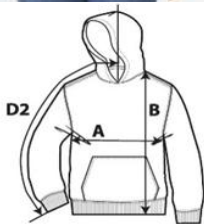

GILDAN®

18500B

Heavy Blend Youth Hooded Sweatshirt

SPECIFICATIONS

Centimeters	Tol-	Tol+	XS	S	M	L	XL
Chest (A)	2.540	2.540	40.640	43.180	45.720	48.260	50.800
Length from HPS (B)	2.540	2.540	50.165	53.975	57.150	60.960	64.770
Sleeve length (Center back) (D2)	2.540	2.540	59.690	67.310	70.485	76.835	83.820