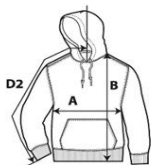

GILDAN®

18500

Heavy Blend Adult Hooded Sweatshirt

SPECIFICATIONS

Centimeters

	ToI-	ToI+	S	M	L	XL	2XL	3XL	4XL	5XL
Chest (A)	2.540	2.540	50.800	55.880	60.960	66.040	71.120	76.200	81.280	86.360
Length from HPS (B)	2.540	2.540	68.580	71.120	73.660	76.200	78.740	81.280	83.820	86.360
Sleeve length (Center back) (D2)	1.905	1.905	85.090	87.630	90.170	92.710	95.250	97.790	100.330	102.870